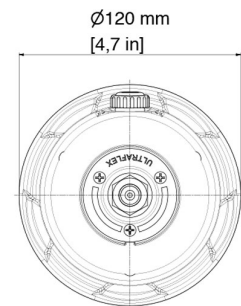

PUMPS FOR HYDRAULIC STEERING SYSTEMS

UP20F UP20T DIMENSIONS

Via Milite Ignoto 8°
16012 Busalla (GE) – Italy
T +39 010 9620300
F +39 010 9620333
ul@ultraflexgroup.it
www.ultraflexgroup.it

DIMENSIONS UP20F

DIMENSIONS UP20T

PUMPS FOR HYDRAULIC STEERING SYSTEMS

UP20F UP20T DIMENSIONS

Via Milite Ignoto 8°
16012 Busalla (GE) – Italy
T +39 010 9620300
F +39 010 9620333
ul@ultraflexgroup.it
www.ultraflexgroup.it

DIMENSIONS X74