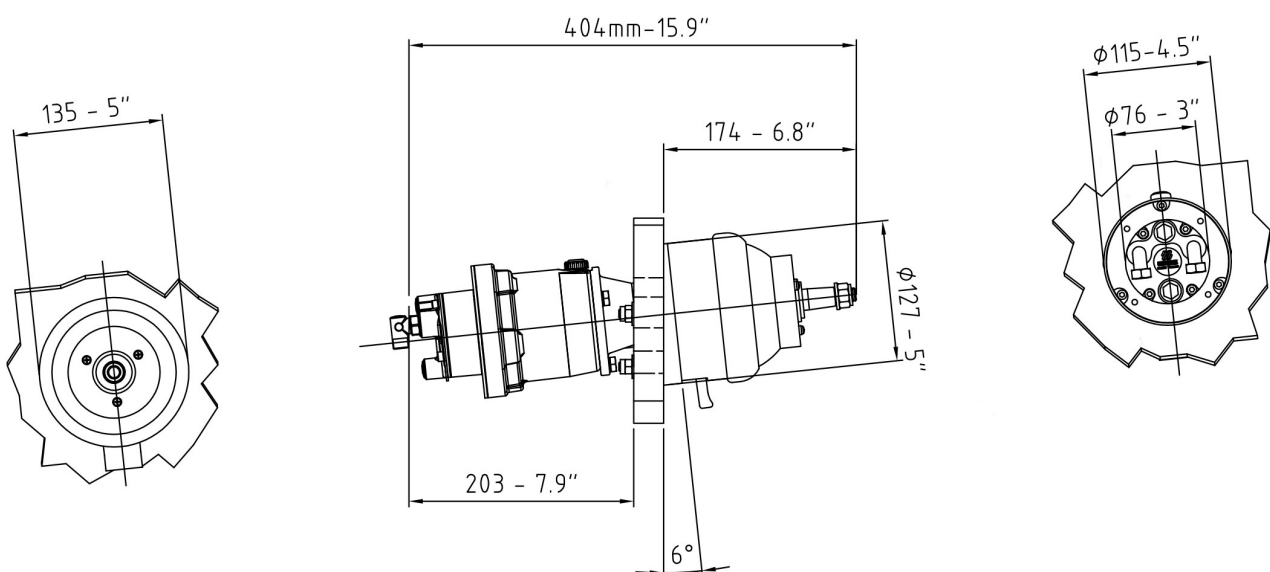

PUMPS FOR HYDRAULIC STEERING SYSTEMS

UP20F UP20T DIMENSIONS

Via Milite Ignoto 8°
16012 Busalla (GE) – Italy
T +39 010 9620300
F +39 010 9620333
ul@ultraflexgroup.it
www.ultraflexgroup.it

DIMENSIONS UP20F

DIMENSIONS UP20T

PUMPS FOR HYDRAULIC STEERING SYSTEMS

UP20F UP20T DIMENSIONS

Via Milite Ignoto 8°
16012 Busalla (GE) – Italy
T +39 010 9620300
F +39 010 9620333
ul@ultraflexgroup.it
www.ultraflexgroup.it

DIMENSIONS X74