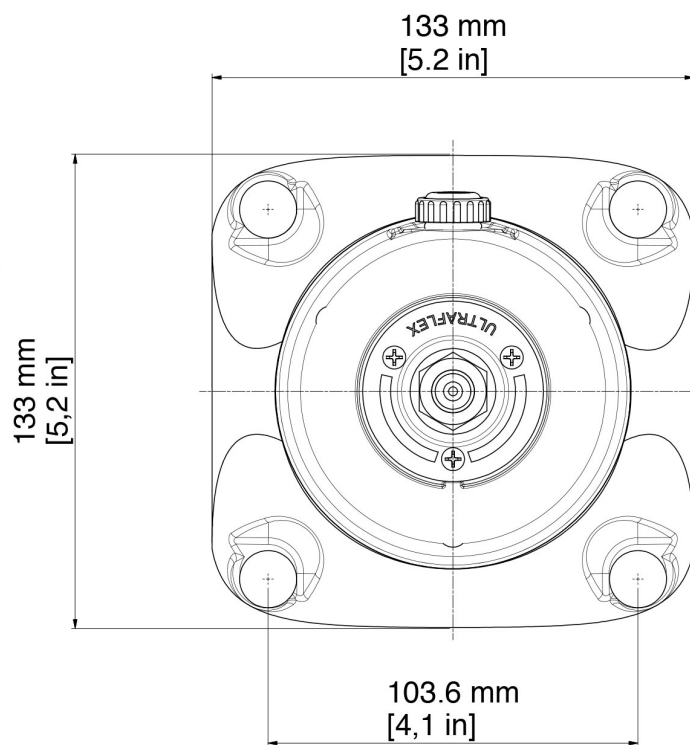

PUMPS FOR HYDRAULIC STEERING SYSTEMS

UP20F UP20T DIMENSIONS

Via Milite Ignoto 8°
16012 Busalla (GE) – Italy
T +39 010 9620300
F +39 010 9620333
ul@ultraflexgroup.it
www.ultraflexgroup.it

DIMENSIONS UP20F

DIMENSIONS UP20T

PUMPS FOR HYDRAULIC STEERING SYSTEMS

UP20F UP20T DIMENSIONS

Via Milite Ignoto 8°
16012 Busalla (GE) – Italy
T +39 010 9620300
F +39 010 9620333
ul@ultraflexgroup.it
www.ultraflexgroup.it

DIMENSIONS X74