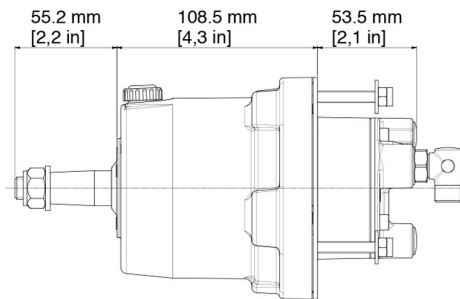

PUMPS FOR HYDRAULIC STEERING SYSTEMS

UP20F UP20T DIMENSIONS

Via Milite Ignoto 8°
16012 Busalla (GE) – Italy
T +39 010 9620300
F +39 010 9620333
ul@ultraflexgroup.it
www.ultraflexgroup.it

DIMENSIONS UP20F

DIMENSIONS UP20T

PUMPS FOR HYDRAULIC STEERING SYSTEMS

UP20F UP20T DIMENSIONS

Via Milite Ignoto 8°
16012 Busalla (GE) – Italy
T +39 010 9620300
F +39 010 9620333
ul@ultraflexgroup.it
www.ultraflexgroup.it

DIMENSIONS X74