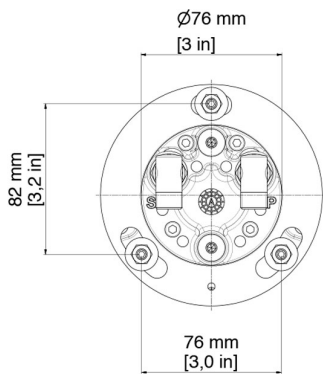

PUMPS FOR HYDRAULIC STEERING SYSTEMS

UP20F UP20T DIMENSIONS

Via Milite Ignoto 8°
16012 Busalla (GE) – Italy
T +39 010 9620300
F +39 010 9620333
ul@ultraflexgroup.it
www.ultraflexgroup.it

DIMENSIONS UP20F

DIMENSIONS UP20T

PUMPS FOR HYDRAULIC STEERING SYSTEMS

UP20F UP20T DIMENSIONS

Via Milite Ignoto 8°
16012 Busalla (GE) – Italy
T +39 010 9620300
F +39 010 9620333
ul@ultraflexgroup.it
www.ultraflexgroup.it

DIMENSIONS X74