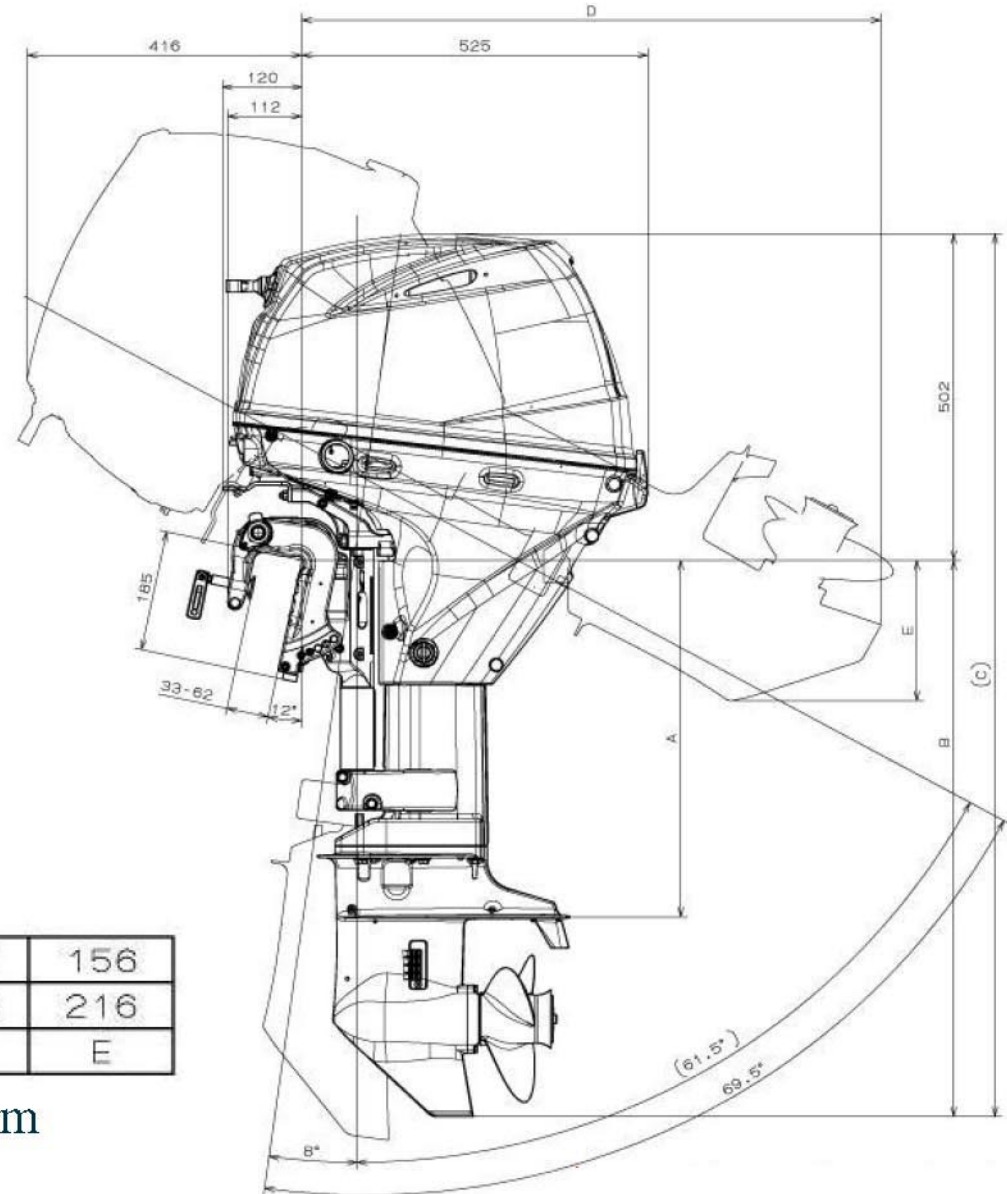

# DF 25 AS (AL) / DF 30 AS (AL)

TRANSOM: S	422	728	1230	767	156
TRANSOM: L	549	855	1357	878	216
SPEC	A	B	C	D	E

Unit : mm

# DF 25 ARS (ARL) / DF 30 ARS (ARL)

TRANSOM: S	422	728	1230	767	156
TRANSOM: L	549	855	1357	878	216
SPEC	A	B	C	D	E

Unit : mm

# DF 25 AS (AL) / DF 30 AS (AL) DF 25 ARS (ARL) / DF 30 ARS (ARL)

Unit : mm

# DF 25 ATS (ATL) / DF 30 ATS (ATL)

TRANSOM: S	422	728	1230	782	115
TRANSOM: L	549	855	1357	895	173
SPEC	A	B	C	D	E

Unit : mm