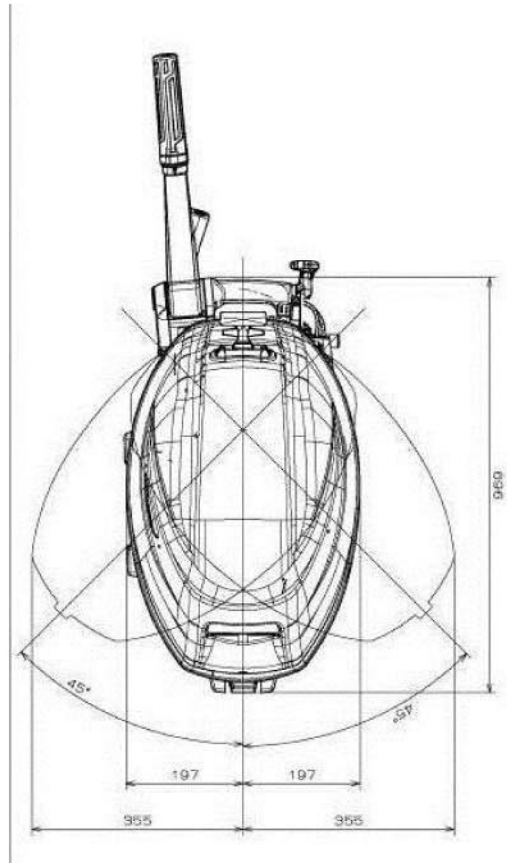

# DF 25 AS (AL) / DF 30 AS (AL)

TRANSOM: S	422	728	1230	767	156
TRANSOM: L	549	855	1357	878	216
SPEC	A	B	C	D	E

Unit : mm

# DF 25 ARS (ARL) / DF 30 ARS (ARL)

TRANSOM: S	422	728	1230	767	156
TRANSOM: L	549	855	1357	878	216
SPEC	A	B	C	D	E

Unit : mm