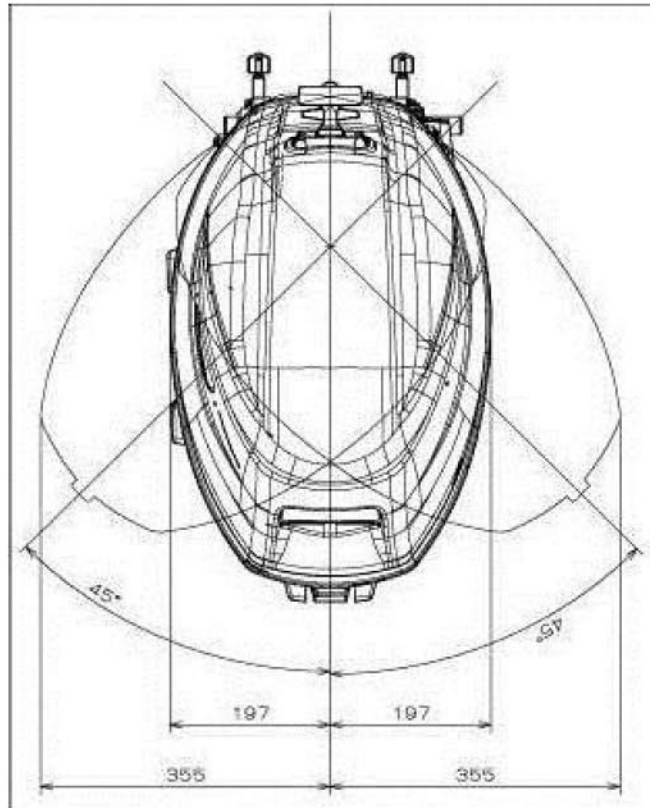

# DF 25 AS (AL) / DF 30 AS (AL)

TRANSOM: S	422	728	1230	767	156
TRANSOM: L	549	855	1357	878	216
SPEC	A	B	C	D	E

Unit : mm

# DF 25 ARS (ARL) / DF 30 ARS (ARL)

TRANSOM: S	422	728	1230	767	156
TRANSOM: L	549	855	1357	878	216
SPEC	A	B	C	D	E

Unit : mm