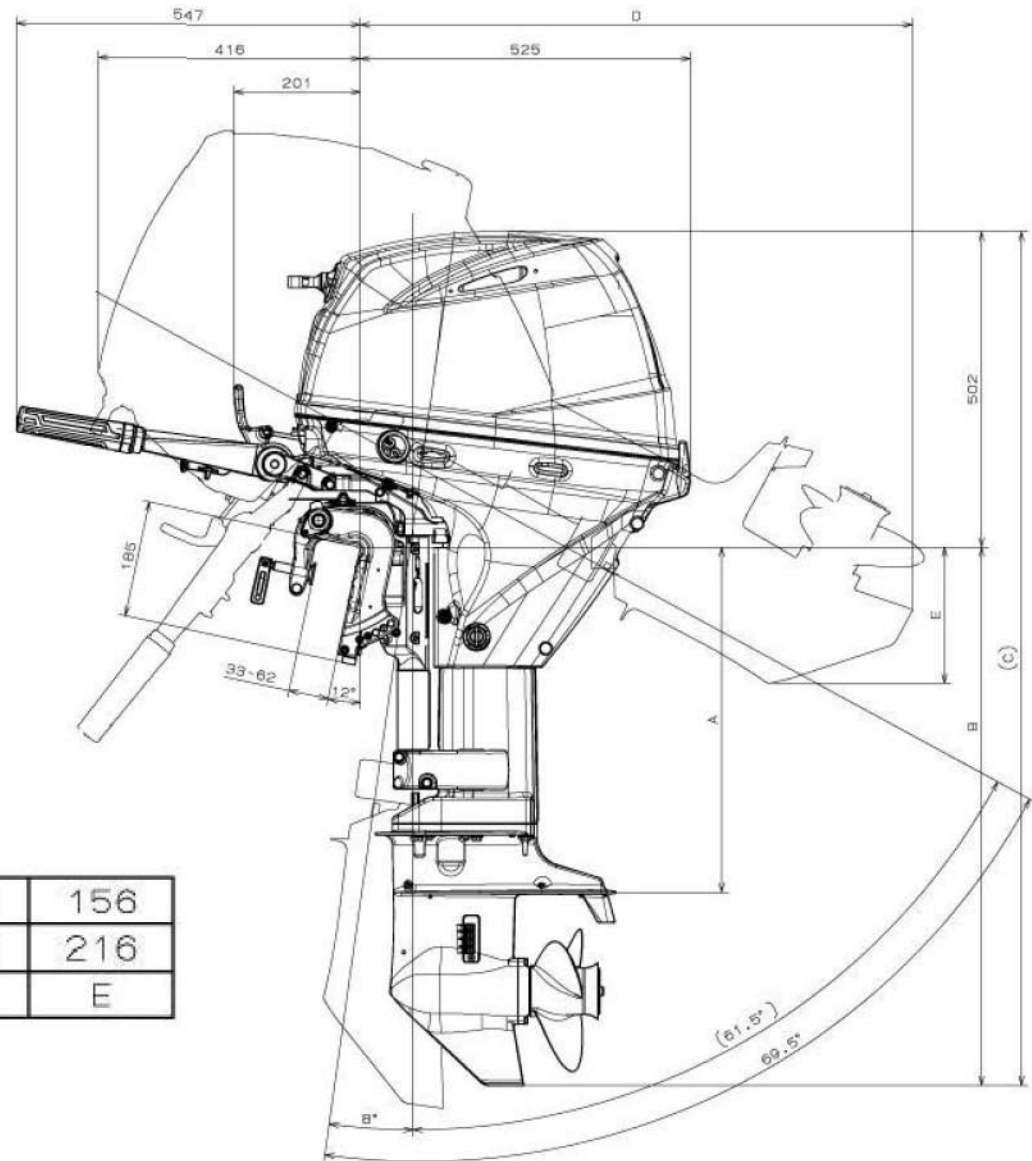

# DF 25 AS (AL) / DF 30 AS (AL)

TRANSOM: S	422	728	1230	767	156
TRANSOM: L	549	855	1357	878	216
SPEC	A	B	C	D	E

Unit : mm

# DF 25 ARS (ARL) / DF 30 ARS (ARL)

TRANSOM: S	422	728	1230	767	156
TRANSOM: L	549	855	1357	878	216
SPEC	A	B	C	D	E

Unit : mm

# DF 25 AS (AL) / DF 30 AS (AL) DF 25 ARS (ARL) / DF 30 ARS (ARL)

Unit : mm

# DF 25 ATS (ATL) / DF 30 ATS (ATL)

TRANSOM: S	422	728	1230	782	115
TRANSOM: L	549	855	1357	895	173
SPEC	A	B	C	D	E

Unit : mm