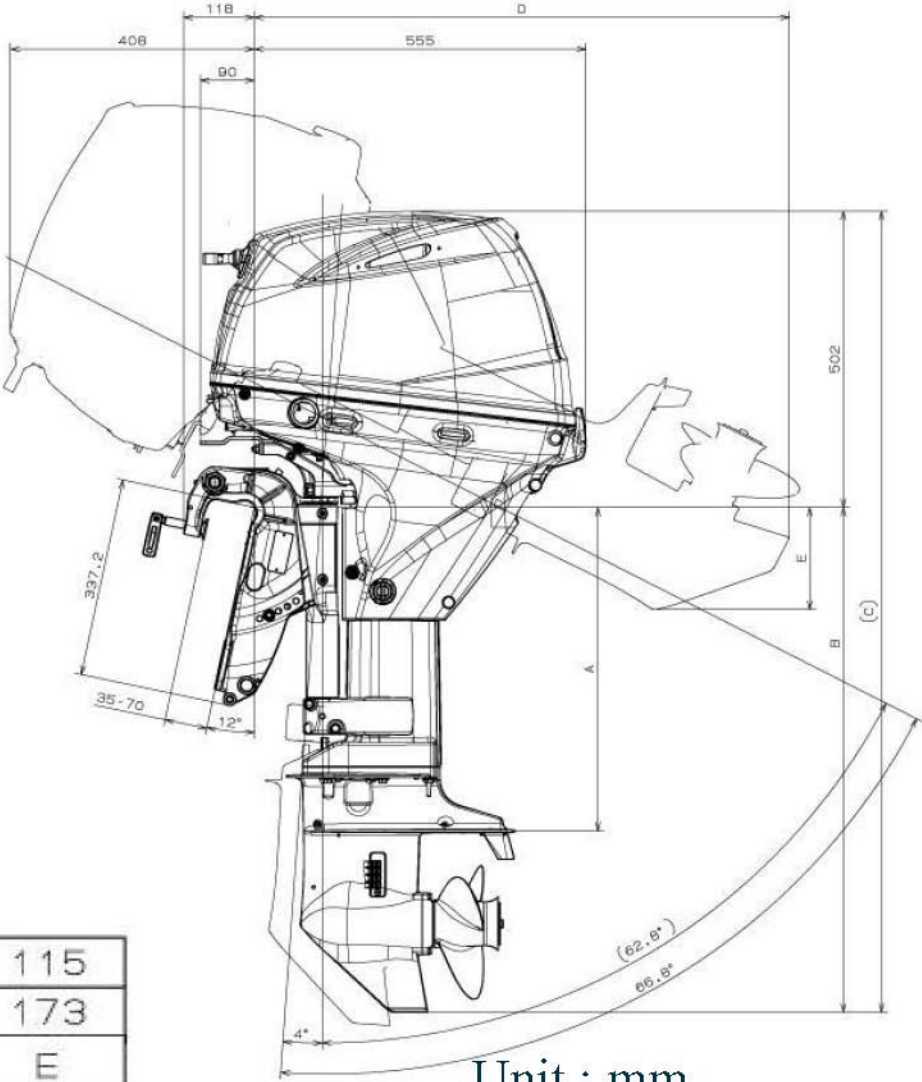

# DF 25 ARS (ARL) / DF 30 ARS (ARL)

TRANSOM: S	422	728	1230	767	156
TRANSOM: L	549	855	1357	878	216
SPEC	A	B	C	D	E

Unit : mm

# DF 25 AS (AL) / DF 30 AS (AL) DF 25 ARS (ARL) / DF 30 ARS (ARL)

Unit : mm

# DF 25 ATS (ATL) / DF 30 ATS (ATL)

TRANSOM: S	422	728	1230	782	115
TRANSOM: L	549	855	1357	895	173
SPEC	A	B	C	D	E

Unit : mm