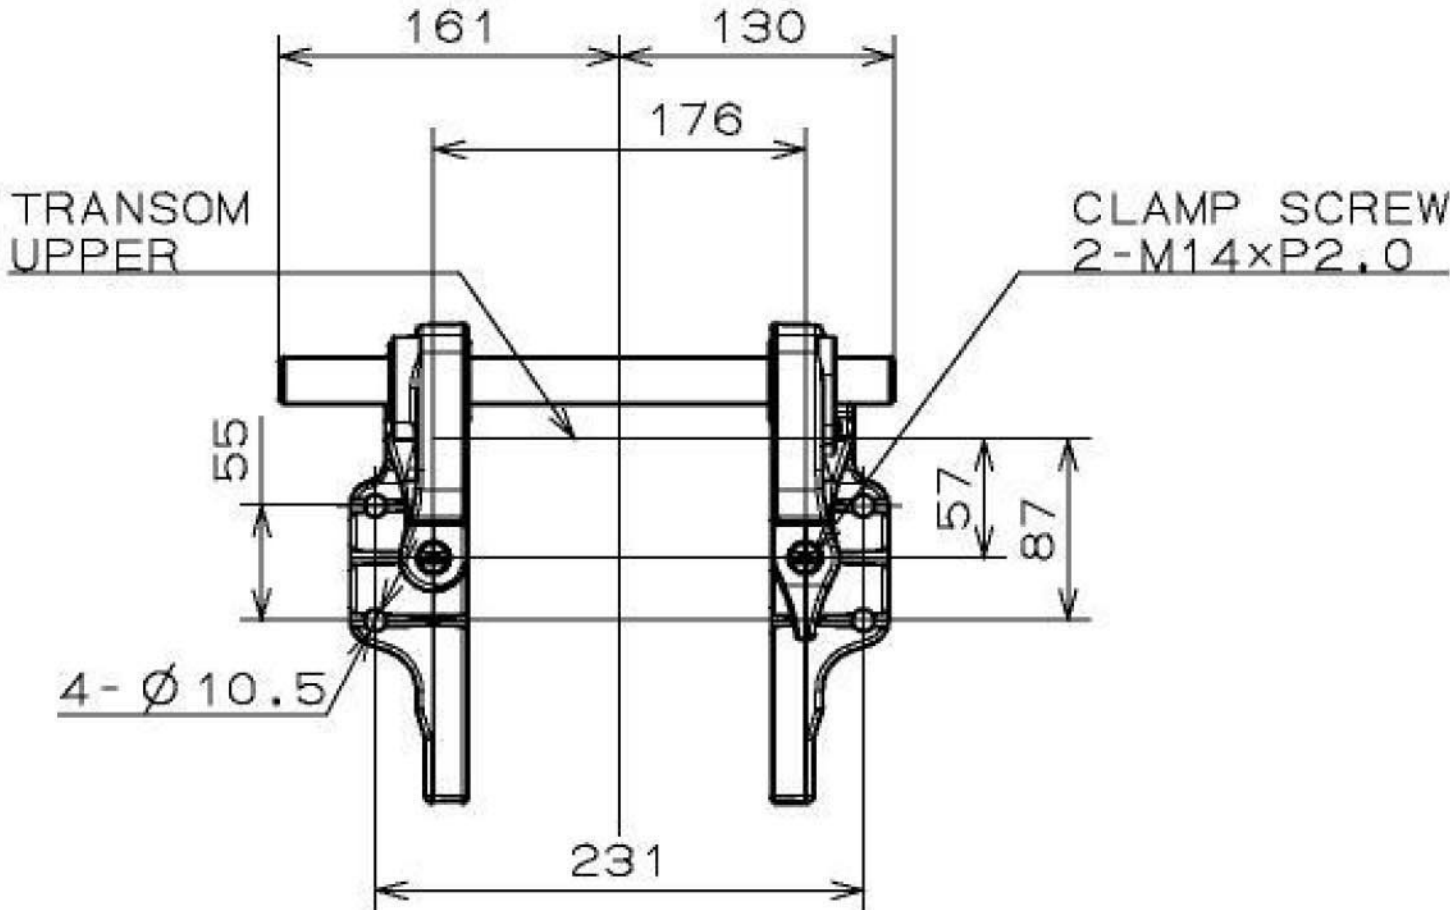

DF 25 AS (AL) / DF 30 AS (AL) DF 25 ARS (ARL) / DF 30 ARS (ARL)

Unit : mm