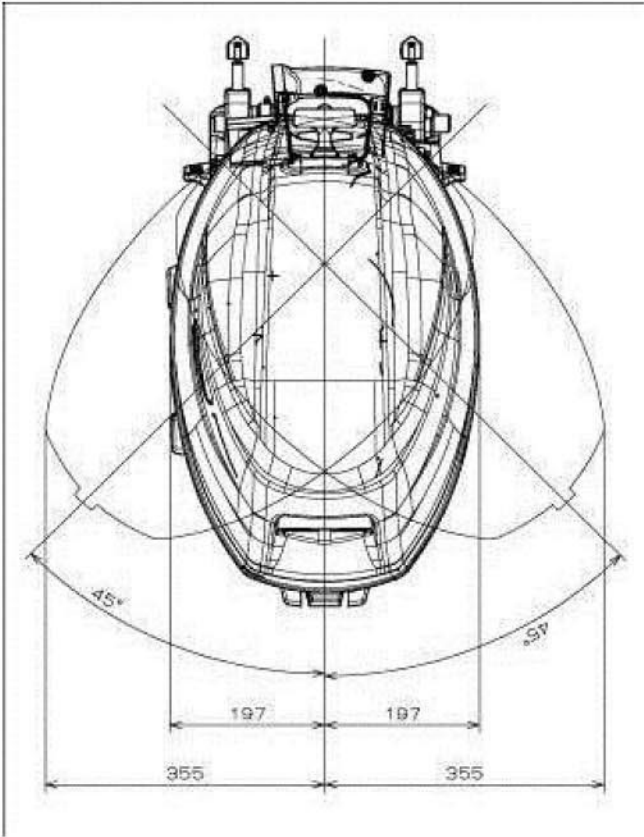

# DF 25 ARS (ARL) / DF 30 ARS (ARL)

TRANSOM: S	422	728	1230	767	156
TRANSOM: L	549	855	1357	878	216
SPEC	A	B	C	D	E

Unit : mm

# DF 25 AS (AL) / DF 30 AS (AL) DF 25 ARS (ARL) / DF 30 ARS (ARL)

Unit : mm

# DF 25 ATS (ATL) / DF 30 ATS (ATL)

TRANSOM: S	422	728	1230	782	115
TRANSOM: L	549	855	1357	895	173
SPEC	A	B	C	D	E

Unit : mm