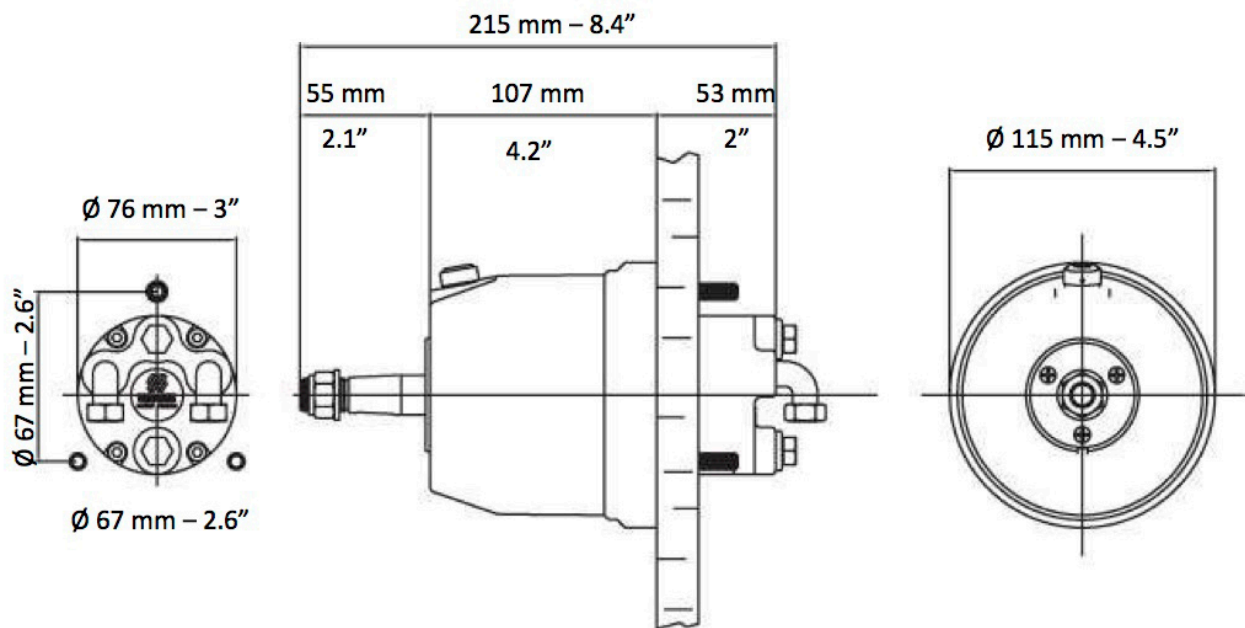

PUMPS FOR HYDRAULIC STEERING SYSTEMS
UP25F UP28F UP33F UP39F UP45F DIMENSIONS

DIMENSIONS UP25F UP28F UP33F UP39F UP45F

DIMENSIONS X57

PUMPS FOR HYDRAULIC STEERING SYSTEMS
UP25F UP28F UP33F UP39F UP45F DIMENSIONS