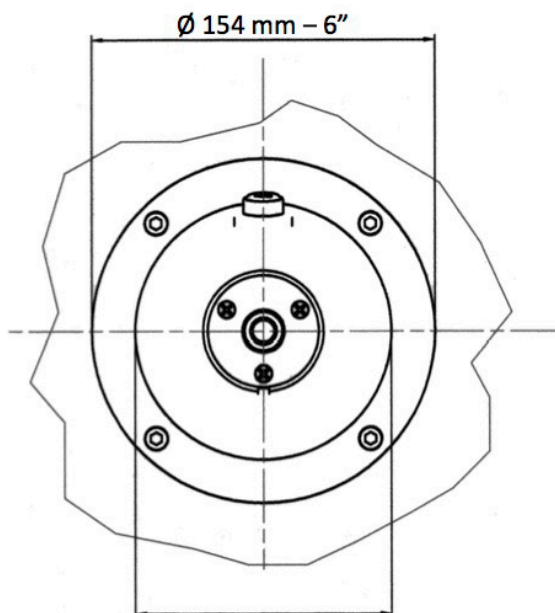

PUMPS FOR HYDRAULIC STEERING SYSTEMS
UP25F UP28F UP33F UP39F UP45F DIMENSIONS

DIMENSIONS UP25F UP28F UP33F UP39F UP45F

DIMENSIONS X57

PUMPS FOR HYDRAULIC STEERING SYSTEMS
UP25F UP28F UP33F UP39F UP45F DIMENSIONS