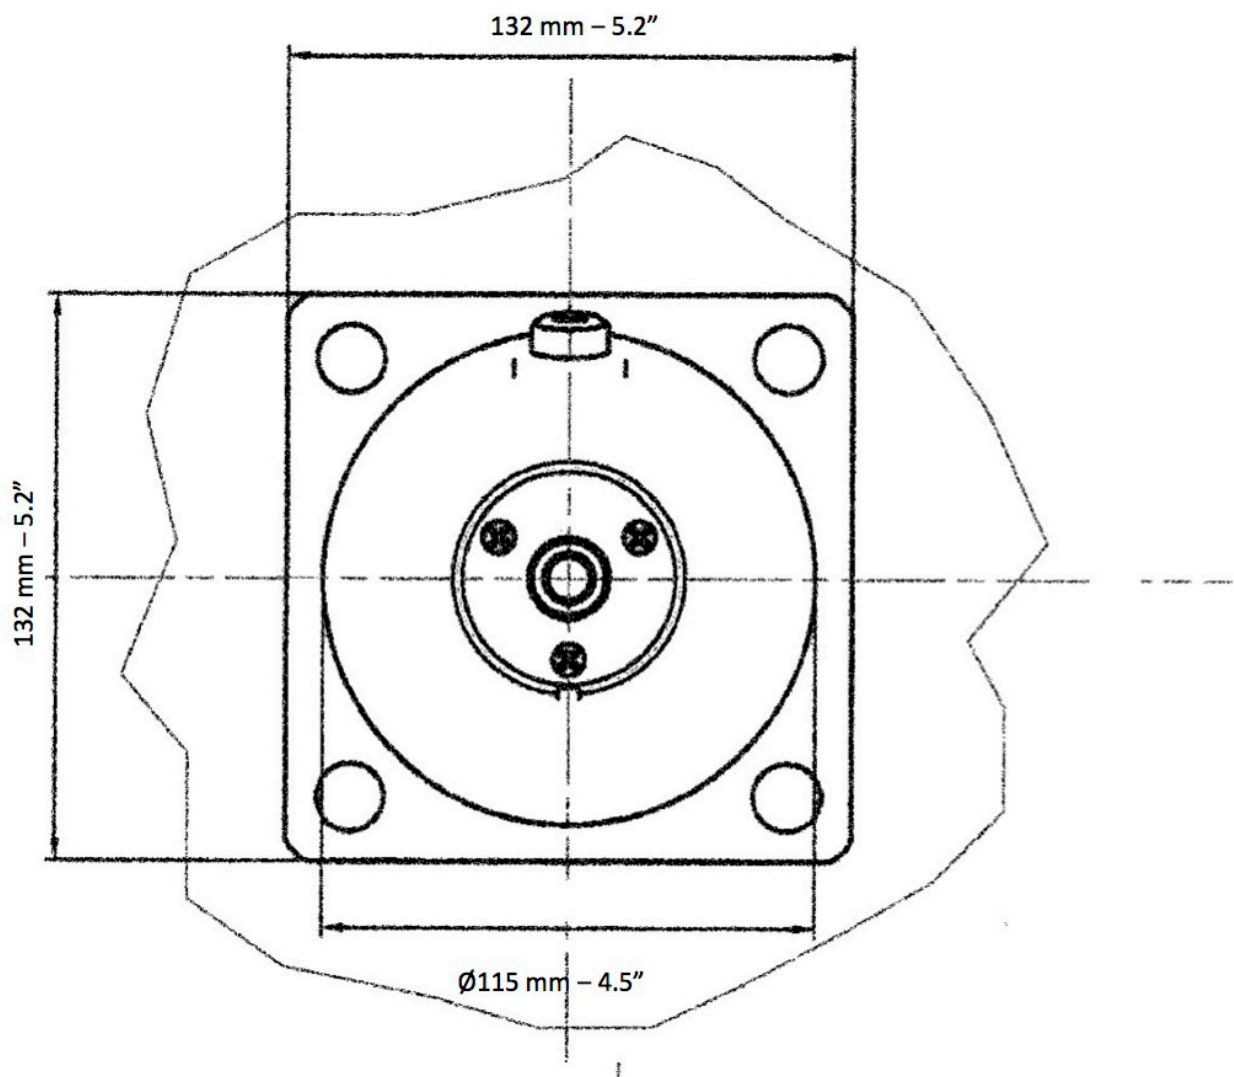

PUMPS FOR HYDRAULIC STEERING SYSTEMS
UP25F UP28F UP33F UP39F UP45F DIMENSIONS

Via Milite Ignoto 8A
16012 Busalla (GE) – Italy
T +39 010 9620300
F +39 010 9620333
en@ultraflexgroup.it
www.ultraflexgroup.it

DIMENSIONS X64